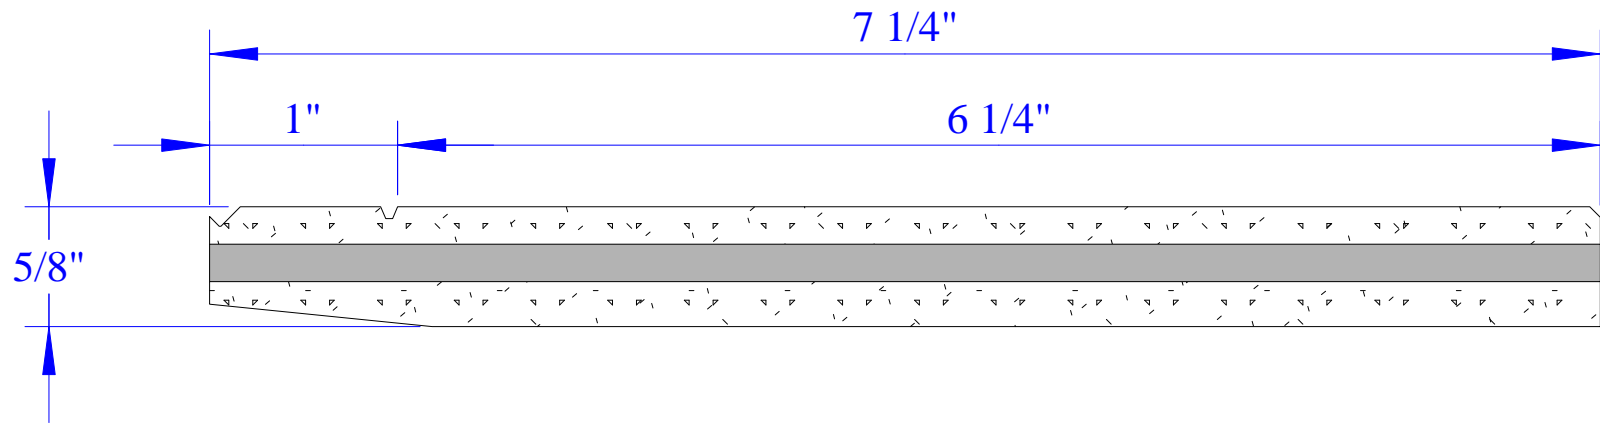

**5/8" X 7-1/4" SMOOTH FIBER CEMENT SIDING**

**A7SL12** - Artisan® Lap HZ10 smooth lap siding 12'

***The following fiber cement siding products also available in stock:***

- HS48** - HardiePanel® HZ10 smooth 5/16" x 4' x 8' panel
- CS48** - CertainTeed WeatherBoards® smooth 1/4" x 4' x 8' panel
- SHGSIDE** - HardiShingle® HZ10 individual shingle ( sold by the square)  
*square = 3/4", 6/5", 3/6", 6/7", & 3/10" bundles*

***The following fiber cement soffit products also available in stock:***

- 12SHS** - HardieSoffit® HZ10 1/4" x 12" x 12' smooth non-vented panel
- 12VHS** - HardieSoffit® HZ10 1/4" x 12" x 12' smooth vented panel
- 16SHS** - HardieSoffit® HZ10 1/4" x 16" x 12' smooth non-vented panel
- 16VHS** - HardieSoffit® HZ10 1/4" x 16" x 12' smooth vented panel